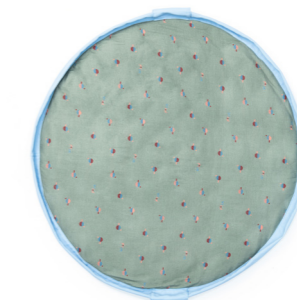

Outdoor Collection Ø 140cm

Soft Collection Ø 120cm

Mini Collection Ø 40cm

ping pong

PLAY & GO COLLAB COLLECTION