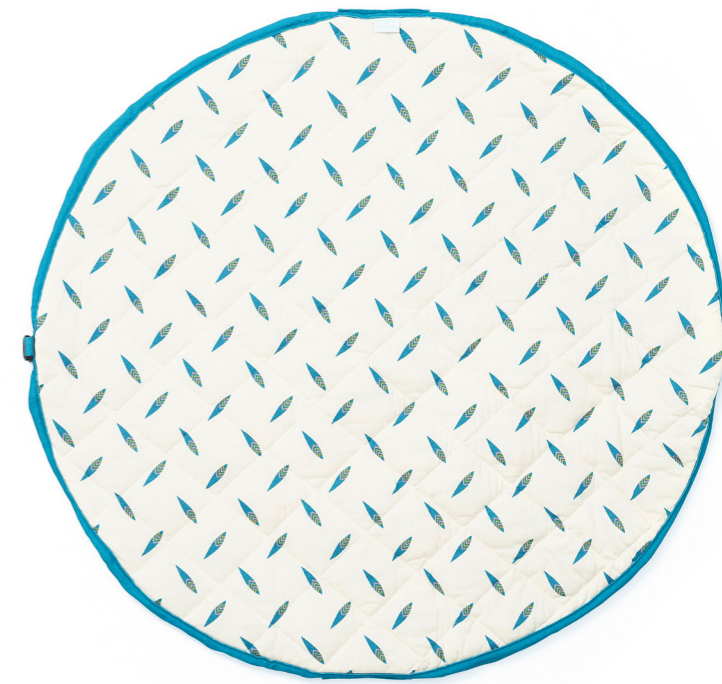

PLAY & GO
X
Moulin Roty