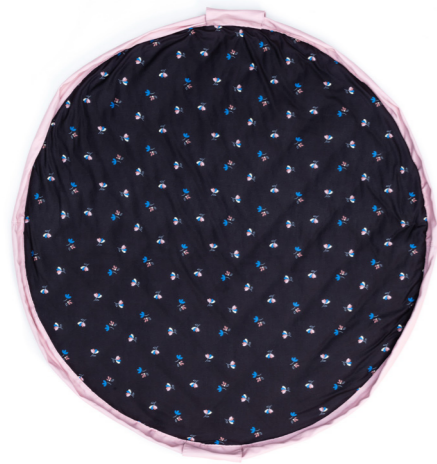

Soft Collection Ø 120 cm

flowers