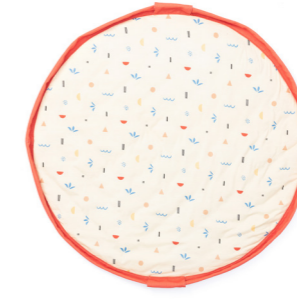

Soft Collection Ø 120cm

flowers

icons

air balloon

Mini Collection Ø 40cm

cars

rainbow

space