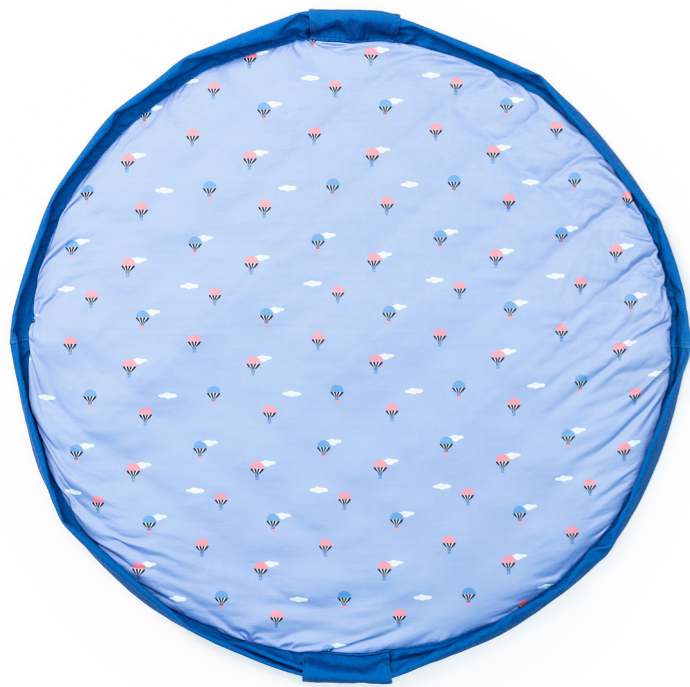

air balloon