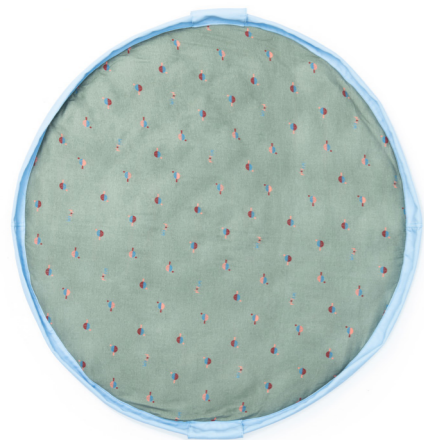

Soft Collection Ø 120 cm

Moulin Roty

new

Moulin Roty

ping pong

SOPHIE
LA GIRAFE
— Paris 1987 —

Soft