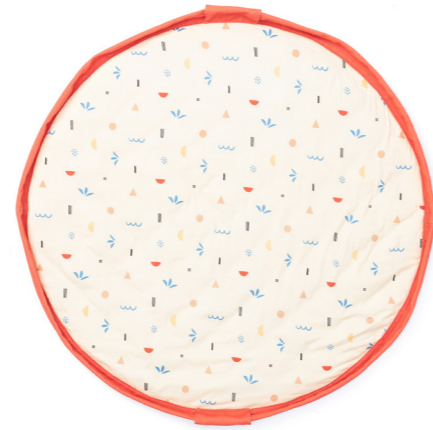

120 cm in diameter and made from high-quality soft jersey cotton to give the baby maximum enjoyment and comfort .

This 2cm thick playmat and diaper bag is so practical and functional for your every day use. The adjustable and removable shoulderstrap guarantees a great comfort or just hang it on the stroller and off you go!

Play&Go® has been sure to make the product baby-safe, with a cotton flap cover that makes sure a baby is not able to access its rope.

Try and fall in love with this one-of-a-kind play mat.

EXTREMELY SOFT COTTON

+

ADJUSTABLE HANDLE

+

BABYPROOF ROPE SYSTEM

Soft Collection Ø 120 cm

flowers

icons

Moulin Roty