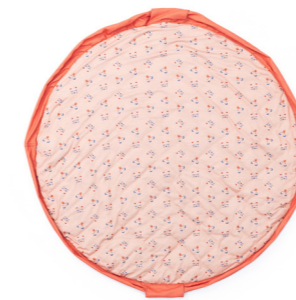

animal faces