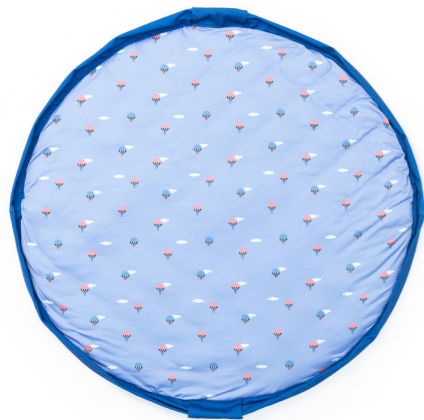

air balloon