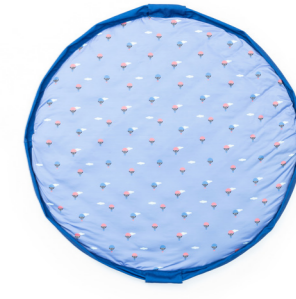

Soft Collection Ø 120cm

flowers

icons

air balloon

Mini Collection Ø 40cm

cars

rainbow

space