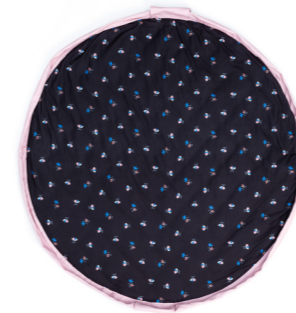

Soft Collection Ø 120cm

flowers

icons

air balloon

Mini Collection Ø 40cm

cars

rainbow

space