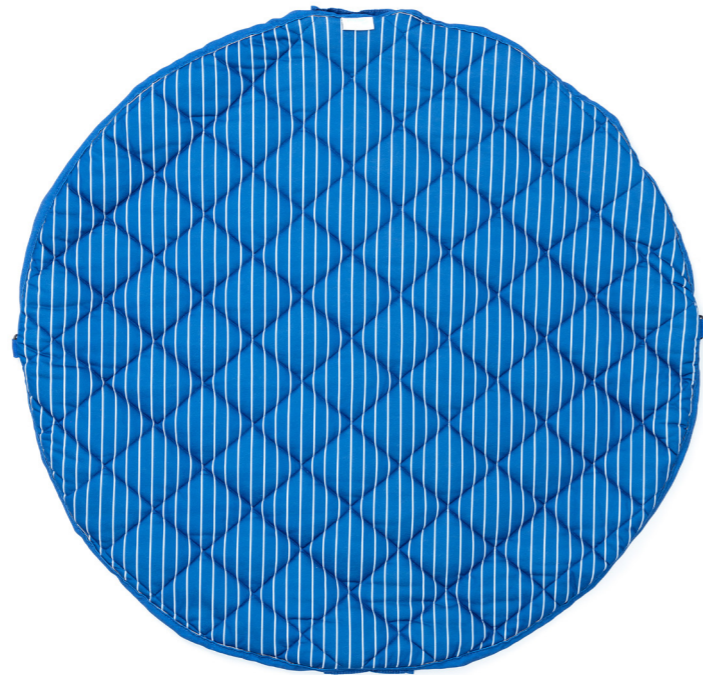

air balloon