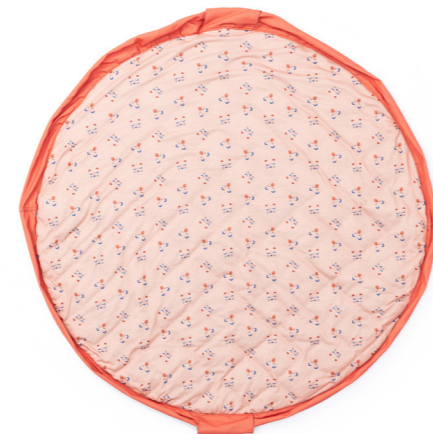

120 cm in diameter and made from high-quality soft jersey cotton to give the baby maximum enjoyment and comfort .

This 2cm thick playmat and diaper bag is so practical and functional for your every day use. The adjustable and removable shoulderstrap guarantees a great comfort or just hang it on the stroller and off you go!

Play&Go® has been sure to make the product baby-safe, with a cotton flap cover that makes sure a baby is not able to access its rope.

Try and fall in love with this one-of-a-kind play mat.

EXTREMELY SOFT COTTON

olga

new

Moulin Roty

baobab

air balloon

animal faces

penguin

peacock