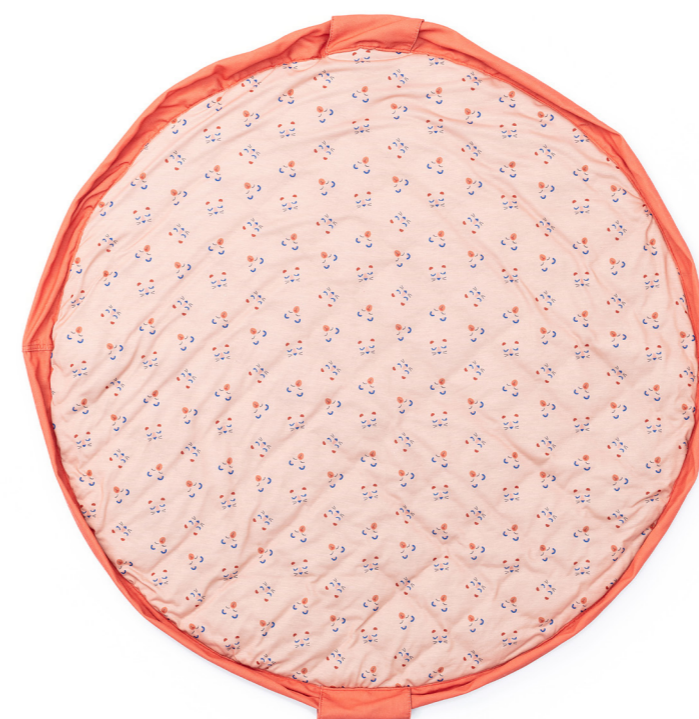

Soft

animal faces