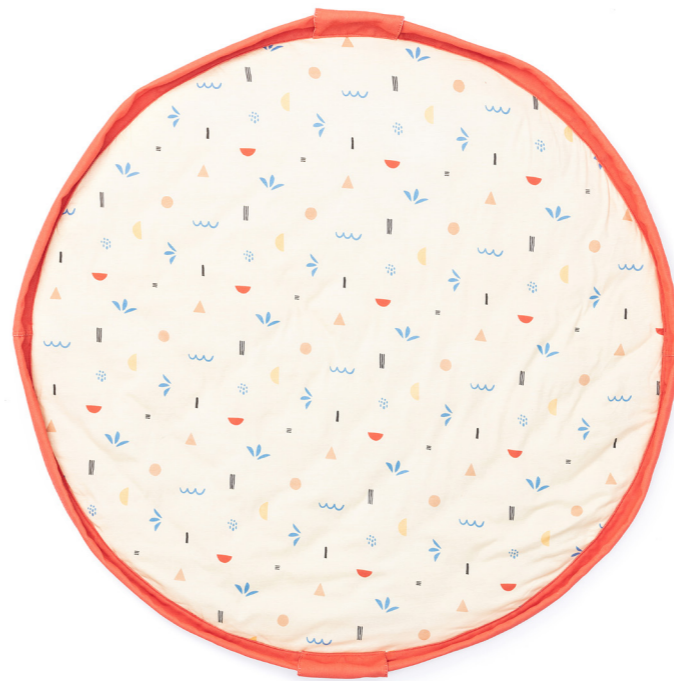

120 cm in diameter and made from high-quality soft jersey cotton to give the baby maximum enjoyment and comfort .

This 2cm thick playmat and diaper bag is so practical and functional for your every day use. The adjustable and removable shoulderstrap guarantees a great comfort or just hang it on the stroller and off you go!

Play&Go® has been sure to make the product baby-safe, with a cotton flap cover that makes sure a baby is not able to access its rope.

Try and fall in love with this one-of-a-kind play mat.

EXTREMELY SOFT COTTON

Soft

baobab

PLAY & GO
X
Moulin Roty

Soft

olga

flowers

Soft

Soft

icons

air balloon

Soft

Soft

animal faces

ping pong

Soft

PLAY & GO