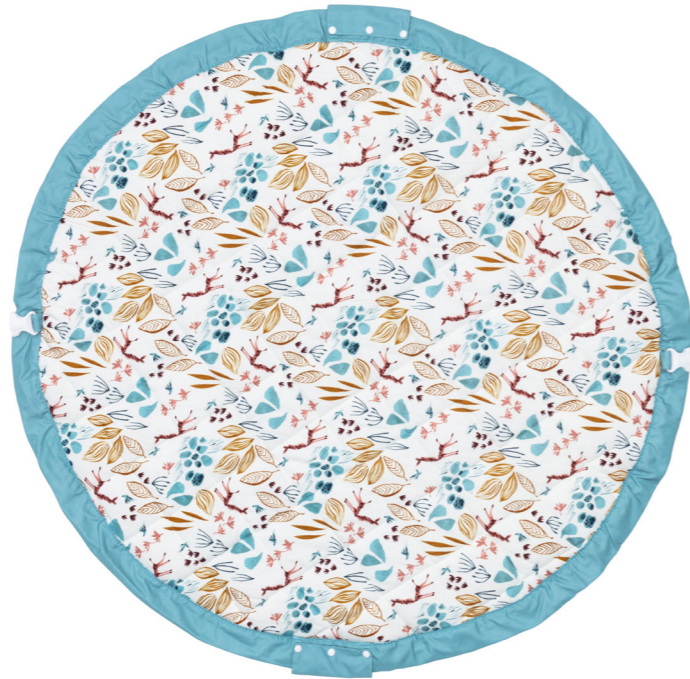

PLAY & GO
X
Moulin Roty

new

Soft

baobab